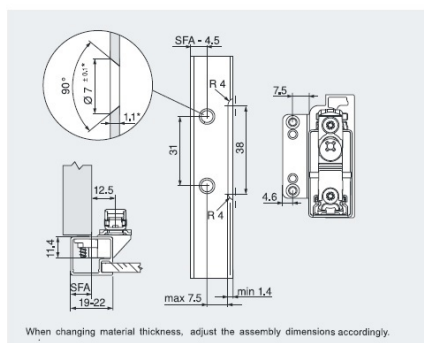

## Item number:

15.10.300-0

Units	Box	Carton	HS Code	Barcode
Pair	1	10	8302420090	
				5704866515160

D (mm)	16	19	22	26
X (mm)	70	59	49	35

Without OEB	Y = FH x 0.29 - 15 + D
OEB 100	Y = FH x 0.17 - 15 + D
OEB 75°	A = FH x 0.26 + 15 - D

F	gap
FH	Front height
Lh	Internal height
MF	Minimum gap
OEB	Opening angle stop
SFA	Side front overlay
SOB	Top panel thickness