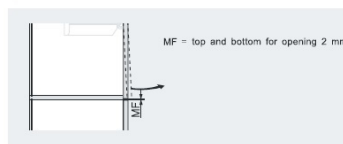

## Item number:

15.10.300-0

Units	Box	Carton	HS Code	Barcode
Pair	1	10	8302420090	
				5704866515160

D (mm)	16	19	22	26
X (mm)	70	59	49	35

Without OEB	Y = FH x 0.29 - 15 + D
OEB 100	Y = FH x 0.17 - 15 + D
OEB 75°	A = FH x 0.26 + 15 - D

F	gap
FH	Front height
Lh	Internal height
MF	Minimum gap
OEB	Opening angle stop
SFA	Side front overlay
SOB	Top panel thickness