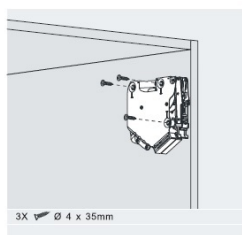

PRODUCT SHEET

Description:

Flap Stay "TIP TOP", 107DG Opening, White Covers, 5KG Load Capacity, Max. 600mm Cabinet Width, Min. 240mm Cabinet Depth, 150-450mm Cabinet Height, Soft Closing, Adjustable, Closing Force, (1 Pair = Right+Left) No Extra Hinges needed

Item number:

15.10.300-0

Units	Box	Carton	HS Code	Barcode
Pair	1	10	8302420090	
				5704866515160

D (mm)	16	19	22	26
X (mm)	70	59	49	35

Without OEB	Y = FH x 0.29 - 15 + D
OEB 100	Y = FH x 0.17 - 15 + D
OEB 75°	A = FH x 0.26 + 15 - D