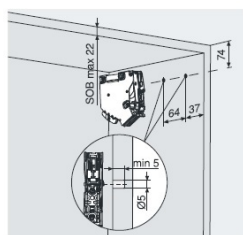

## Description:

Flap Stay "TIP TOP", 107DG Opening, White Covers, 5KG Load Capacity, Max. 600mm Cabinet Width, Min. 240mm Cabinet Depth, 150-450mm Cabinet Height, Soft Closing, Adjustable, Closing Force, (1 Pair = Right+Left) No Extra Hinges needed

## Item number:

15.10.300-0

Units	Box	Carton	HS Code	Barcode
Pair	1	10	8302420090	
				5704866515160

D (mm)	16	19	22	26
X (mm)	70	59	49	35

Without OEB	Y = FH x 0.29 - 15 + D
OEB 100	Y = FH x 0.17 - 15 + D
OEB 75°	A = FH x 0.26 + 15 - D