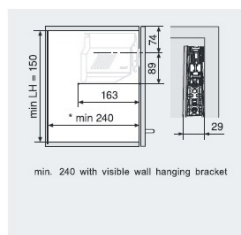

## Description:

Flap Stay "TIP TOP", 107DG Opening, White Covers, 5KG Load Capacity, Max. 600mm Cabinet Width, Min. 240mm Cabinet Depth, 150-450mm Cabinet Height, Soft Closing, Adjustable, Closing Force, (1 Pair = Right+Left) No Extra Hinges needed

## Item number:

15.10.300-0

Units	Box	Carton	HS Code	Barcode
Pair	1	10	8302420090	
				5704866515160

D (mm)	16	19	22	26
X (mm)	70	59	49	35

Without OEB	Y = FH x 0.29 - 15 + D
OEB 100	Y = FH x 0.17 - 15 + D
OEB 75°	A = FH x 0.26 + 15 - D