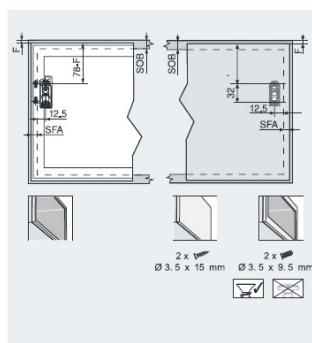

## Description:

Flap Stay "TIP TOP", 107DG Opening, White Covers, 5KG Load Capacity, Max. 600mm Cabinet Width, Min. 240mm Cabinet Depth, 150-450mm Cabinet Height, Soft Closing, Adjustable, Closing Force, (1 Pair = Right+Left) No Extra Hinges needed

## Item number:

15.10.300-0

Units	Box	Carton	HS Code	Barcode
Pair	1	10	8302420090	
				5704866515160

D (mm)	16	19	22	26
X (mm)	70	59	49	35

Without OEB	Y = FH x 0.29 - 15 + D
OEB 100	Y = FH x 0.17 - 15 + D
OEB 75°	A = FH x 0.26 + 15 - D

F	gap
FH	Front height
Lh	Internal height
MF	Minimum gap
OEB	Opening angle stop
SFA	Side front overlay
SOB	Top panel thickness